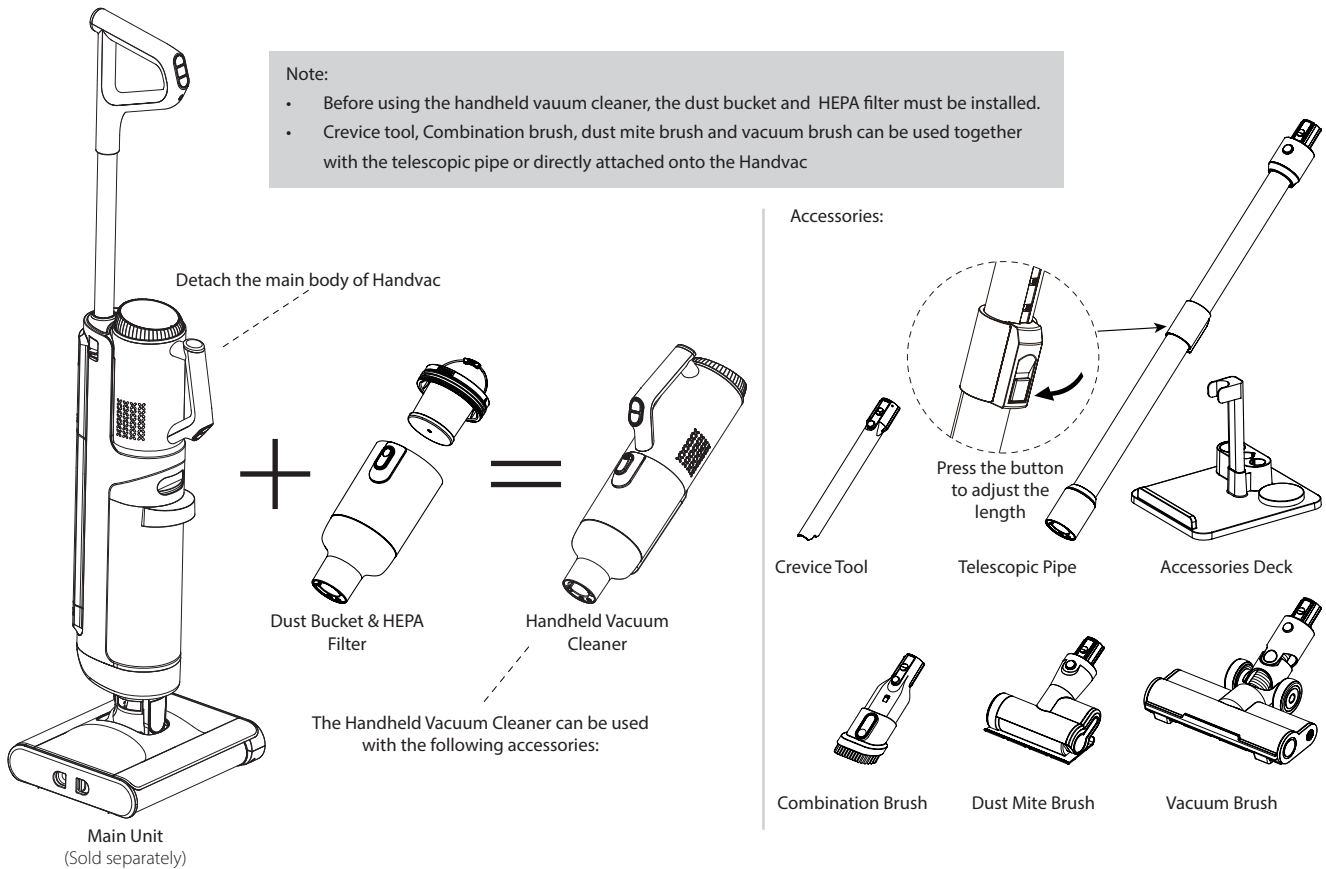

# VortexVac Pro+ with Accessories

**Note:**

- Before using the handheld vacuum cleaner, the dust bucket and HEPA filter must be installed.
- Crevice tool, Combination brush, dust mite brush and vacuum brush can be used together with the telescopic pipe or directly attached onto the Handvac